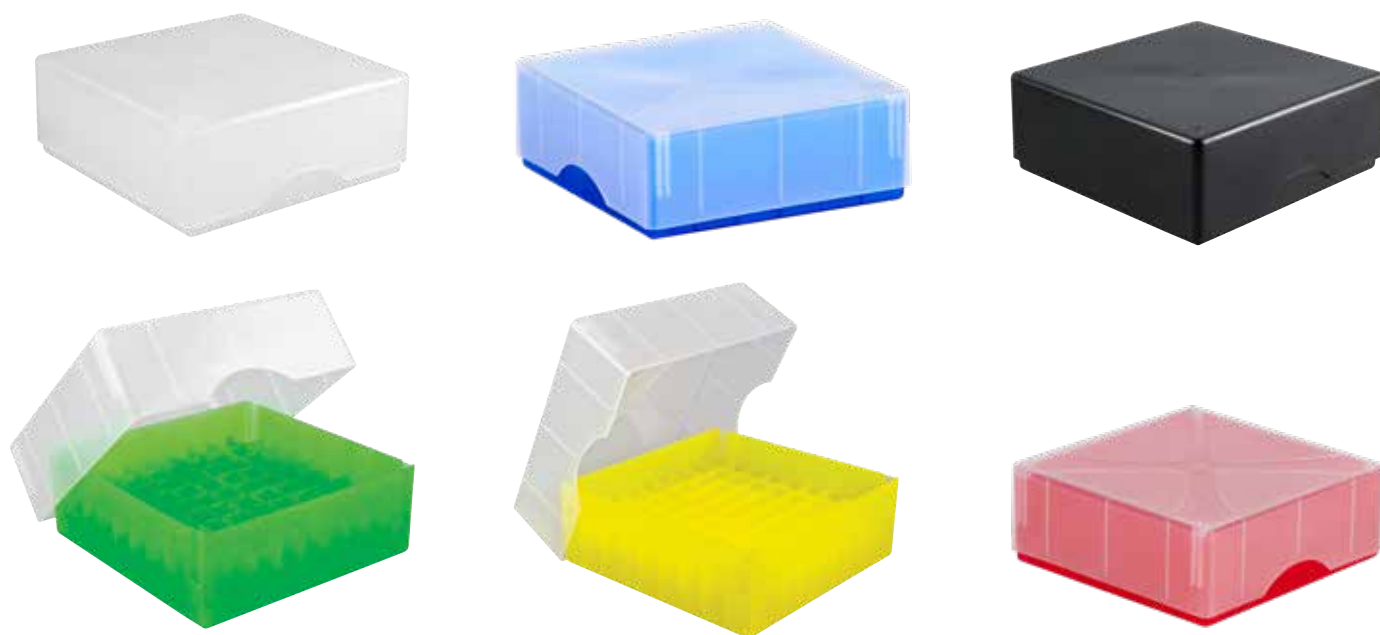

# Cryo Boxes with Slip Lid, PP, Format 133 x 133 mm

## 2-in-1 Cryo Boxes with Slip Lid, PP, Format 133 x 133 mm

High-quality polypropylene (PP). Available in natural and other colors.

The specialty: the boxes are adjustable in height.

The boxes are available in 6 modern colors, with numerical coding and corresponding vents for draining condensed water.

The 6 x 6 until 10 x 10 grid accommodates space from 36 to 100 tubes.

- autoclavable, temperature-resistant from  $-90^{\circ}\text{C}$  to  $+121^{\circ}\text{C}$
- grids are available: 6 x 6, 7 x 7, 8 x 8, 9 x 9, 10 x 10
- numerically coded

## Cryo Boxes with Grids, PP, Format 133 x 133 mm

The boxes are made of high quality polypropylene in natural or other colors. They are available with heights of 52 or 75 mm.

- autoclavable, temperature-resistant from – 90 °C to + 121 °C
- 81 places, 9 x 9 grid, numerically coded
- robust hinge with safe snap-on lid
- stackable for safe transport
- drain bores at the bottom for dew liquids
- removable grid inserts
- Cryo Boxes can also be used for larger vials by removing the grid inserts