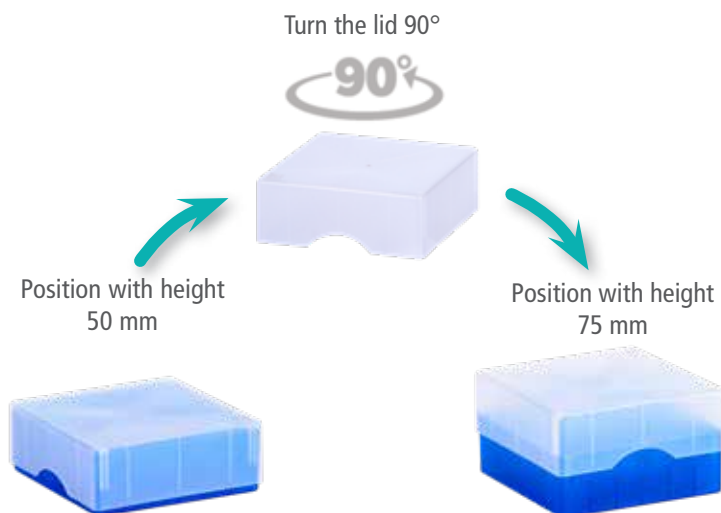

# Cryo Boxes with Slip Lid, PP, Format 133 x 133 mm

## 2-in-1 Cryo Boxes with Slip Lid, PP, Format 133 x 133 mm

High-quality polypropylene (PP). Available in natural and other colors.

The specialty: the boxes are adjustable in height.

The boxes are available in 6 modern colors, with numerical coding and corresponding vents for draining condensed water.

The 6 x 6 until 10 x 10 grid accommodates space from 36 to 100 tubes.

- autoclavable, temperature-resistant from  $-90^{\circ}\text{C}$  to  $+121^{\circ}\text{C}$
- grids are available: 6 x 6, 7 x 7, 8 x 8, 9 x 9, 10 x 10
- numerically coded

## Cryo Boxes with Grids, PP, Format 133 x 133 mm

The boxes are made of high quality polypropylene in natural or other colors. They are available with heights of 52 or 75 mm.

- autoclavable, temperature-resistant from – 90 °C to + 121 °C
- 81 places, 9 x 9 grid, numerically coded
- robust hinge with safe snap-on lid
- stackable for safe transport
- drain bores at the bottom for dew liquids
- removable grid inserts
- Cryo Boxes can also be used for larger vials by removing the grid inserts